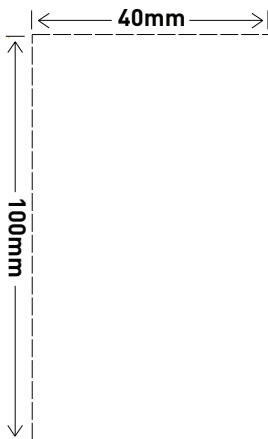

Datasheet

Arteor™

2 Gang Grid, 770 Series

CAT. NO. AR770/2GOWE, AR770/2GOMGN, AR770/2GOALU, AR770/2GOCHP

AR770/2GOMGN

AR770/2GOWE

Cat. No.	AR770/2GOWE	AR770/2GOMGN	AR770/2GOALU	AR770/2GOCHP
Colour	White (WE)	Magnesium (MGN)	Aluminium (ALU)	Champagne (CHP)
Description	Arteor™ - 2 Gang Grid			
Plate Size (W x H x D)	77 x 112 x 9mm			
Mounting Centres	84 mm			

Arteor™ 2 Gang Grid, 770 Series

CAT. NO. AR770/2G0WE, AR770/2G0MGN, AR770/2GOALU, AR770/2G0CHP

- Compatible with any Arteor range mechanisms.
- More fixing options - 4 corners.
- Oval 84mm fixing points - make it easier to straighten products at the last minute.
- Paint path - lessens potential damage to walls by providing a small channel for paint ingress.

Glass and tile cut-out dimensions:

Single product	
Cat. No.	Barcode
AR770/2G0WE	3245065719024
AR770/2G0MGN	3245065719529
AR770/2GOALU	9321001492467
AR770/2G0CHP	9321001492474

Inner box (QTY 10)	
Cat. No.	Barcode
AR770/2G0WE	011324506571902130000010
AR770/2G0MGN	011324506571952630000010
AR770/2GOALU	9321001493860
AR770/2G0CHP	9321001493877