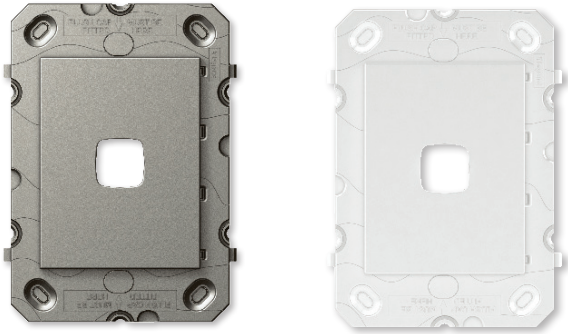

Datasheet

Arteor™

2 Gang Grid, 770 Series

CAT. NO. AR770/2GOWE, AR770/2GOMGN, AR770/2GOALU, AR770/2GOCHP

AR770/2GOMGN

AR770/2GOWE

Cat. No.	AR770/2GOWE	AR770/2GOMGN	AR770/2GOALU	AR770/2GOCHP
Colour	White (WE)	Magnesium (MGN)	Aluminium (ALU)	Champagne (CHP)
Description	Arteor™ - 2 Gang Grid			
Plate Size (W x H x D)	77 x 112 x 9mm			
Mounting Centres	84 mm			

Arteor™ 2 Gang Grid, 770 Series

CAT. NO. AR770/2G0WE, AR770/2G0MGN, AR770/2GOALU, AR770/2G0CHP

- Compatible with any Arteor range mechanisms.
- More fixing options - 4 corners.
- Oval 84mm fixing points - make it easier to straighten products at the last minute.
- Paint path - lessens potential damage to walls by providing a small channel for paint ingress.

Glass and tile cut-out dimensions:

Single product	
Cat. No.	Barcode
AR770/2G0WE	3245065719024
AR770/2G0MGN	3245065719529
AR770/2GOALU	9321001492467
AR770/2G0CHP	9321001492474

Inner box (QTY 10)	
Cat. No.	Barcode
AR770/2G0WE	011324506571902130000010
AR770/2G0MGN	011324506571952630000010
AR770/2GOALU	9321001493860
AR770/2G0CHP	9321001493877